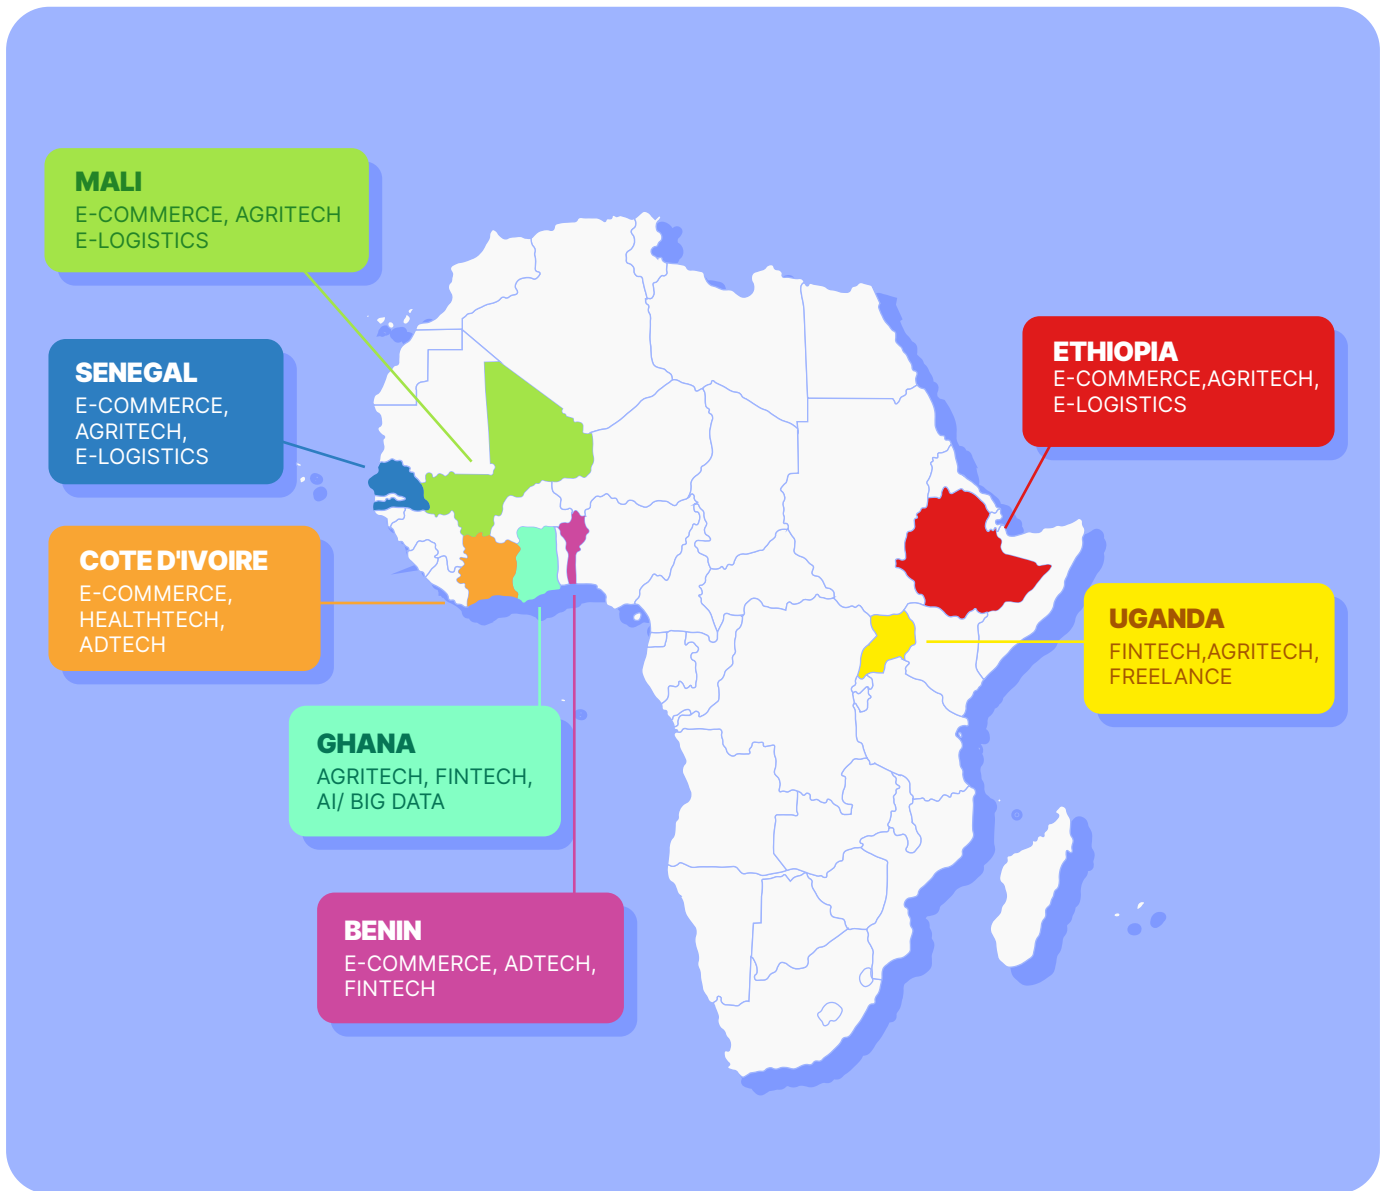

2

At institutional level:

we provide assistance in the development or improvement of public policies and sectoral regulations, with private-sector representatives

3

At the start-up & MSME level:

we provide assistance in the development or improvement of public policies and sectoral regulations, with private-sector representatives

<https://intracen.org/our-work/projects/netherlands-trust-fund-phase-v-agribusiness-and-digital-technology>

The Ministry of Foreign Affairs of the Netherlands

- Sustainable Economic Development Department

www.government.nl/ministries/ministry-of-foreign-affairs

Sector Predominance in NTF-V Countries

BENIN

STARTUP DIRECTORY **2023**

Azowato

SECTOR: JOBTECH

Azowato is a platform dedicated to African freelancers.